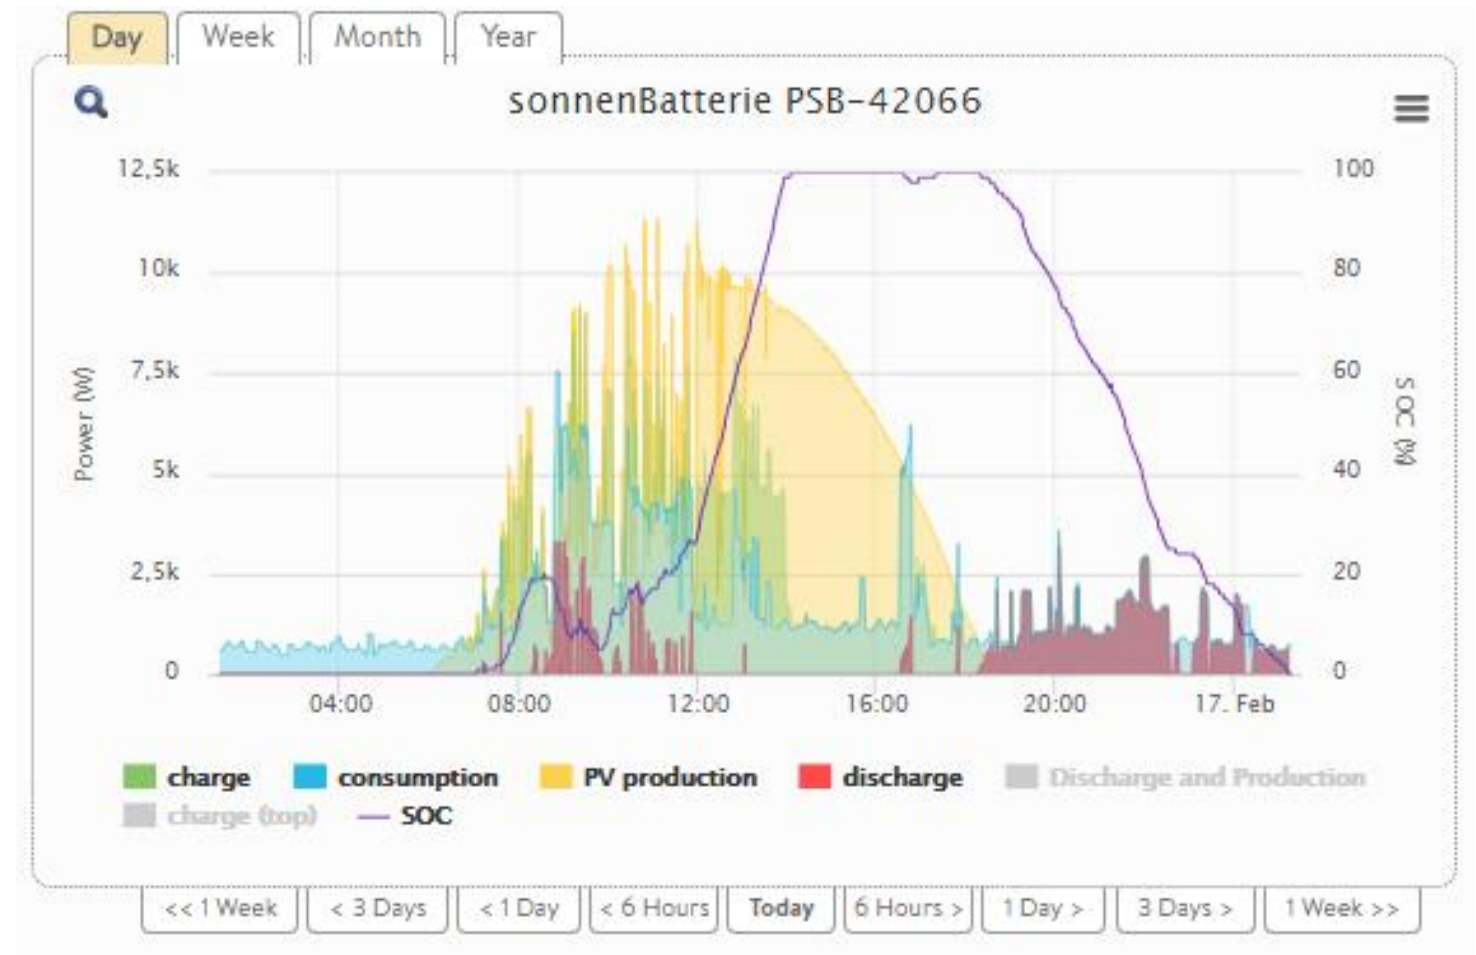

sonnen. Desktop portal.

- You can also view your usage through the sonnen desktop portal.
- Understand your energy and batterie patterns by viewing your own daily, weekly, monthly and yearly usage.
- Log in via: <https://my.sonnen-batterie.com>

*Available in Demonstration Mode (log in and password = demo)