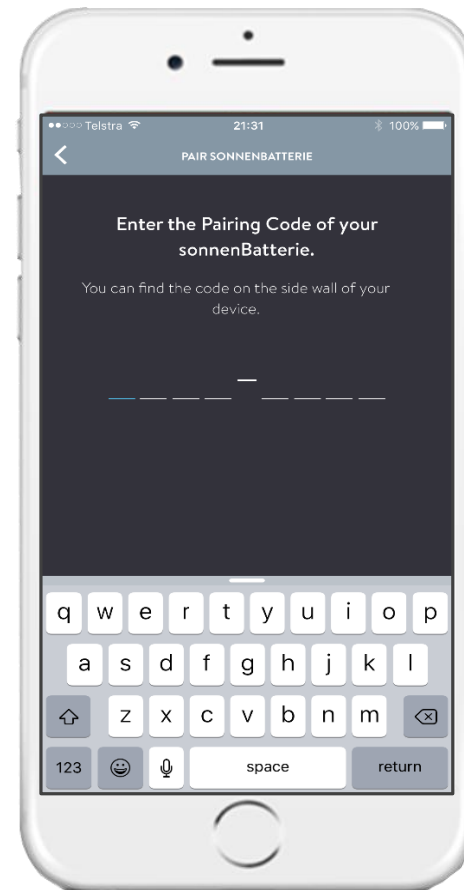

The sonnen App. How to Register.

*Demonstration Mode Available