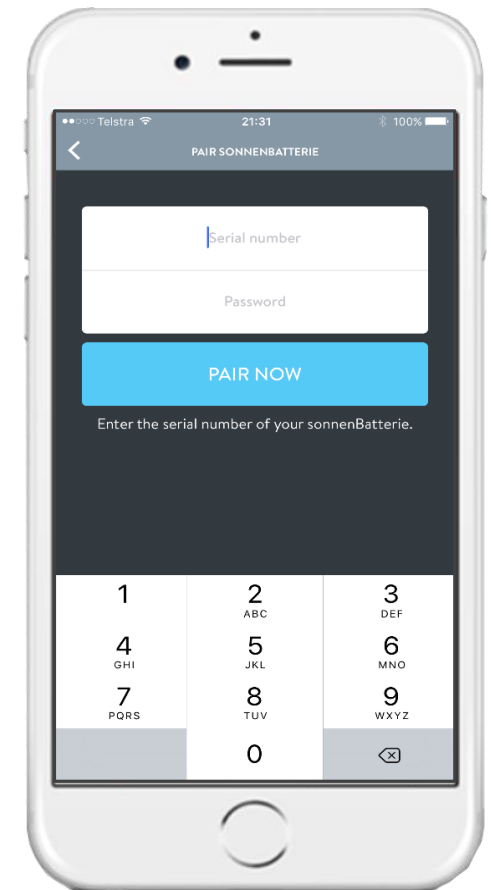

The sonnen App. How to Register.

*Demonstration Mode Available