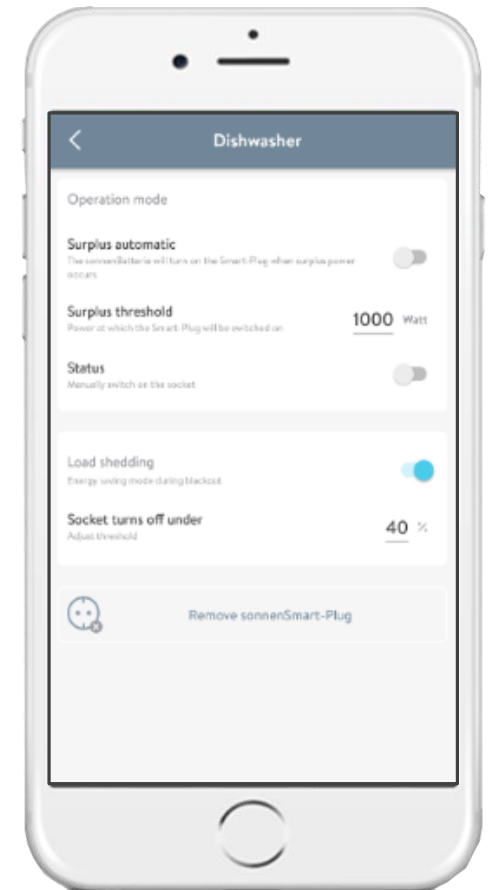

sonnen

energy is yours

The sonnen App and Portal

The sonnen App. *Simply Intelligent.*

The sonnen system includes a self learning algorithm that analyses your usage patterns and external factors such as weather predictions to manage your load more efficiently.

sonnenApp. What you will see.

- Monitor your energy consumption and the charge-discharge behaviour of the battery
- SMART Home Capability: If Z-Wave sockets have been installed, the Smart Plugs screen allows the user to observe the appliances consumption as well as adjust the parameters and sockets in use.