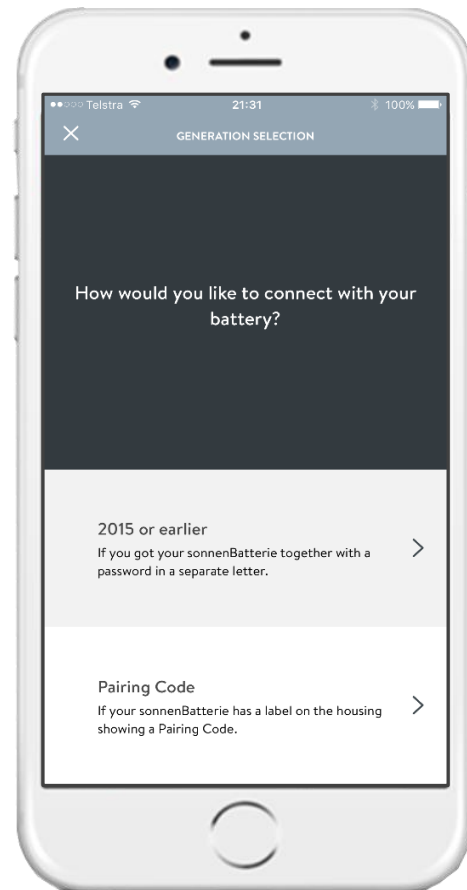

The sonnen App. How to Register.

*Demonstration Mode Available