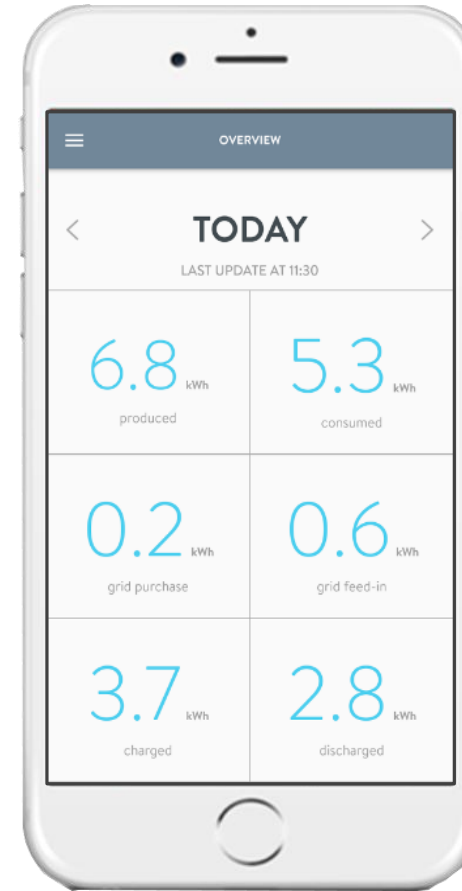

sonnen

energy is yours

The sonnen App and Portal

The sonnen App. *Simply Intelligent.*

The sonnen system includes a self learning algorithm that analyses your usage patterns and external factors such as weather predictions to manage your load more efficiently.

sonnenApp. What you will see.

- Monitor your energy consumption and the charge-discharge behaviour of the battery
- SMART Home Capability: If Z-Wave sockets have been installed, the Smart Plugs screen allows the user to observe the appliances consumption as well as adjust the parameters and sockets in use.